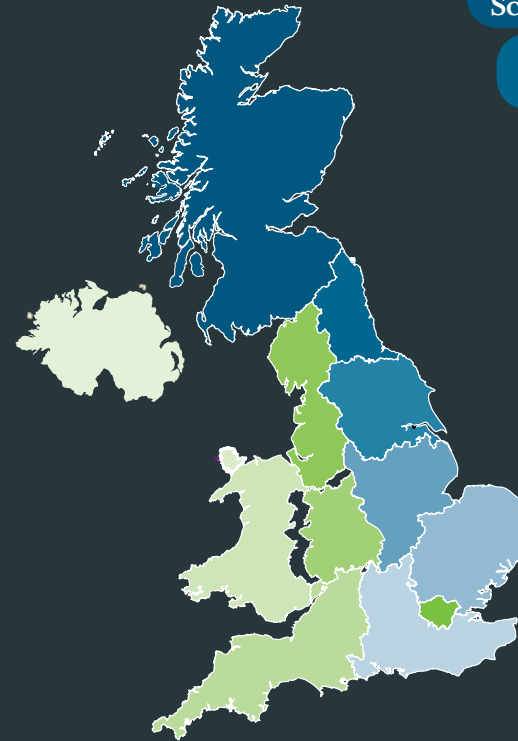

Charity shop numbers September 2020

11,209
charity shops
across the UK

4% of total retail
units in the UK are
charity shops

Region	Number of shops	Population (per shop)
Scotland	915	1 shop per 5,971 people
North East	413	1 shop per 6,465 people
East Midlands	812	1 shop per 5,956 people
Yorks & Humber	934	1 shop per 5,892 people
East of England	1,090	1 shop per 5,721 people
South East	1,684	1 shop per 5,451 people
London	1,021	1 shop per 8,778 people
North West	1,214	1 shop per 6,047 people
West Midlands	957	1 shop per 6,201 people
South West	1,312	1 shop per 4,287 people
Wales	554	1 shop per 5,691 people
Northern Ireland	303	1 shop per 6,250 people

Population based on ONS mid-2019 data

XS: 1-10 shops, S: 11-20 shops, M: 21-100 shops,
L: 101-300 shops, XL: 300+ shops